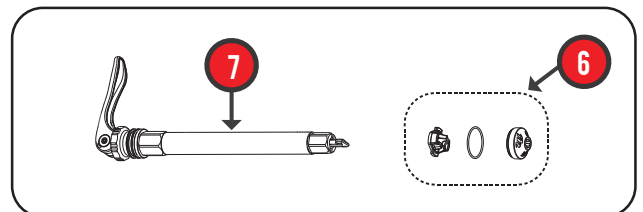

MATTOCPRO 100 27.5 EXPLODED VIEW

ITEM	DESCRIPTION	PART NUMBER
1	CROWN STEER ASSEMBLY - BLACK	141-30996-K014
	CROWN STEER ASSEMBLY - WHITE	141-30996-K015
	CROWN STEER ASSEMBLY - RED	141-30996-K016
2	IRT ASSEMBLY	141-32668-K003
3	AIR SPRING ASSEMBLY	141-30996-K005
4	CASTING - BLACK	141-30996-K008
	CASTING - WHITE	141-30996-K009
	CASTING - RED	141-30996-K010
5	REBOUND KNOB / AIR VALVE CAP	141-32155-K016
6	QR15 AXLE HARDWARE	141-28131-K024
7	QR15 AXLE 100	141-28131-K016
8	HEXLOCK SL HARDWARE	141-33147-K003
9	HEXLOCK SL AXLE (WITH HARDWARE)	141-33147-K001
10	SEAL KIT	141-34000
11	BUSHING KIT	141-30996-K019
12	REBOUND DAMPER ASSEMBLY	141-30996-K007
13	MC2 COMPRESSION DAMPER & KNOB	141-30996-K001
14	MC2 KNOB KIT	141-32155-K015
15	AIR PISTON SUB-ASSEMBLY	141-30996-K023
16	TRAVEL ADJUST SPACER KIT	141-30159-K012
17	AIR PISTON SEAL ONLY, QUAD-RING	141-32155-K012
	SEAL/REBUILD KIT 34MM	141-28528-K008
	DECAL KIT	141-32156-K029