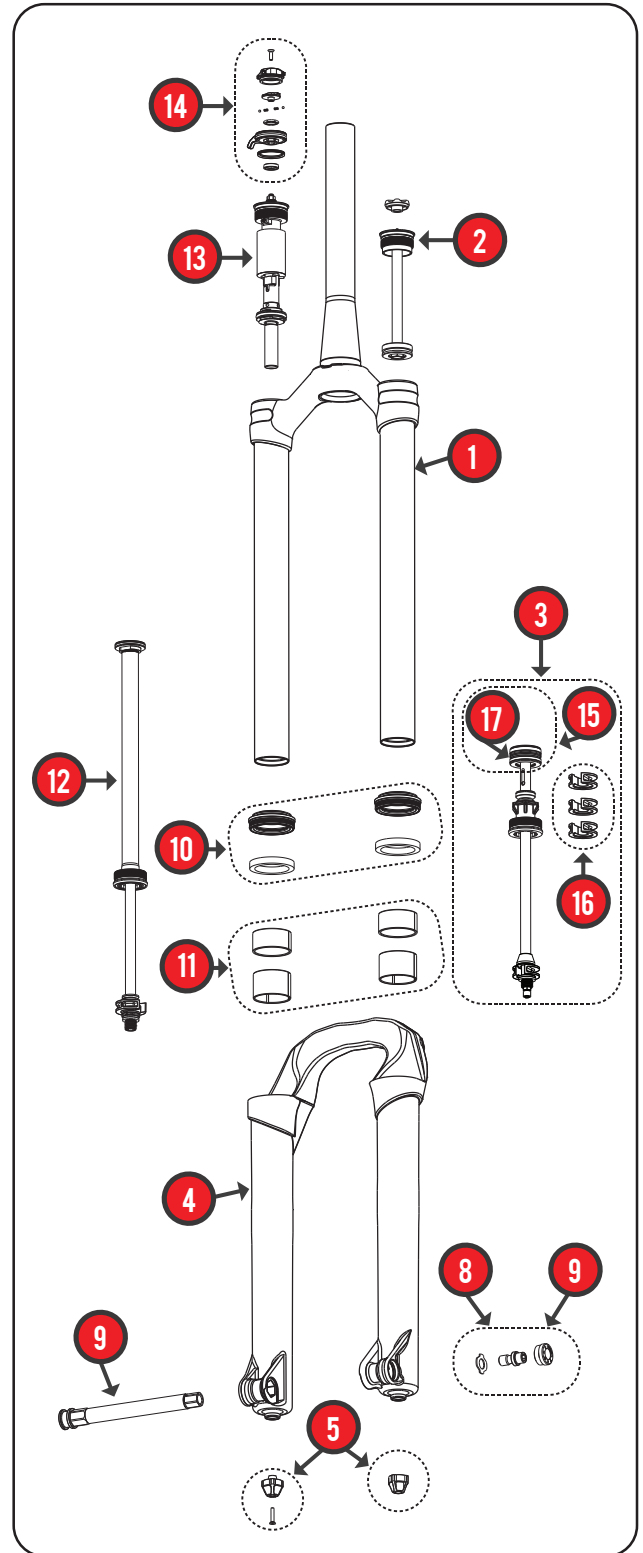

MATTOCPRO 100 27.5 EXPLODED VIEW

ITEM	DESCRIPTION	PART NUMBER
1	CROWN STEER ASSEMBLY - BLACK	141-30996-K014
	CROWN STEER ASSEMBLY - WHITE	141-30996-K015
	CROWN STEER ASSEMBLY - RED	141-30996-K016
2	IRT ASSEMBLY	141-32668-K003
3	AIR SPRING ASSEMBLY	141-30996-K005
4	CASTING - BLACK	141-30996-K008
	CASTING - WHITE	141-30996-K009
	CASTING - RED	141-30996-K010
5	REBOUND KNOB / AIR VALVE CAP	141-32155-K016
6	QR15 AXLE HARDWARE	141-28131-K024
7	QR15 AXLE 100	141-28131-K016
8	HEXLOCK SL HARDWARE	141-33147-K003
9	HEXLOCK SL AXLE (WITH HARDWARE)	141-33147-K001
10	SEAL KIT	141-34000
11	BUSHING KIT	141-30996-K019
12	REBOUND DAMPER ASSEMBLY	141-30996-K007
13	MC2 COMPRESSION DAMPER & KNOB	141-30996-K001
14	MC2 KNOB KIT	141-32155-K015
15	AIR PISTON SUB-ASSEMBLY	141-30996-K023
16	TRAVEL ADJUST SPACER KIT	141-30159-K012
17	AIR PISTON SEAL ONLY, QUAD-RING	141-32155-K012
	SEAL/REBUILD KIT 34MM	141-28528-K008
	DECAL KIT	141-32156-K029