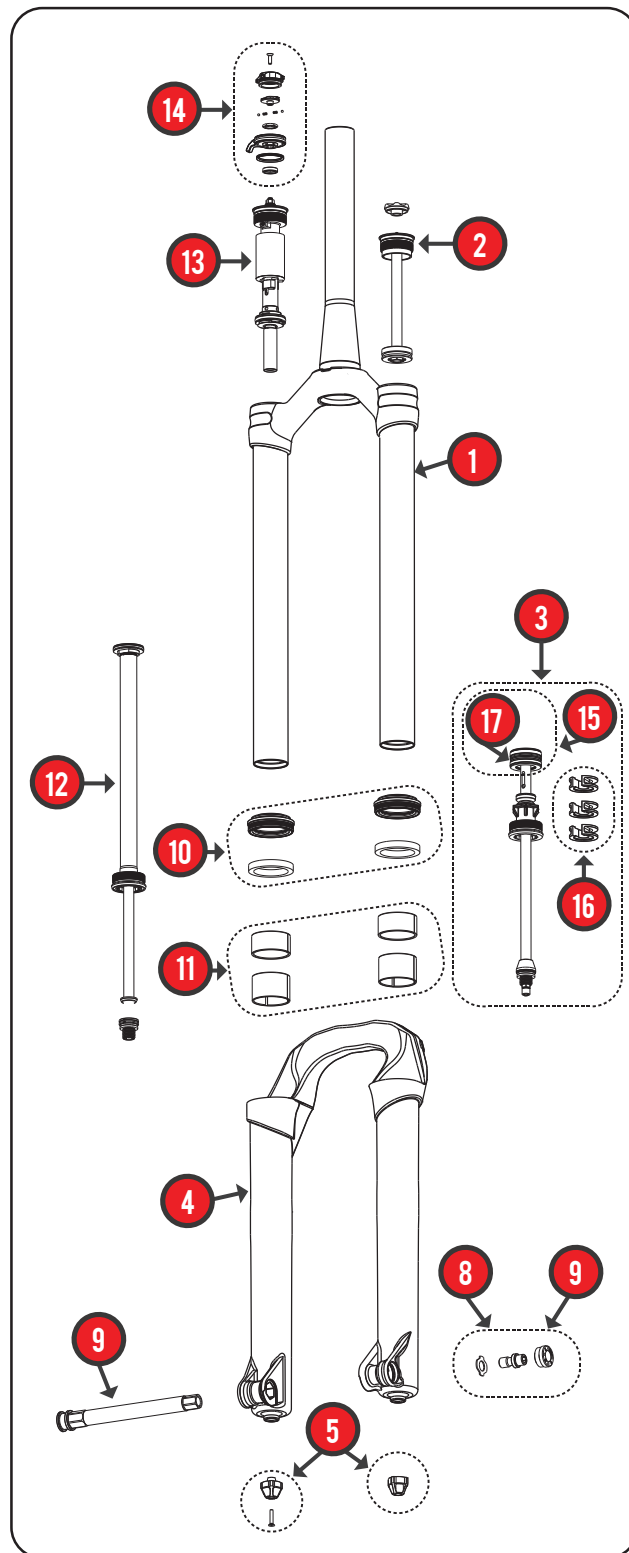

MATTOC PRO 110 27.5 EXPLODED VIEW

ITEM	DESCRIPTION	PART NUMBER
1	CROWN STEER ASSEMBLY	141-33994-K002
2	IRT ASSEMBLY	141-32668-K003
3	AIR SPRING ASSEMBLY	141-30996-K005
4	CASTING	141-33995-K001
5	REBOUND KNOB / AIR VALVE CAP	141-32155-K016
6	QR15 AXLE HARDWARE	141-28131-K024
7	QR15 AXLE 110	141-32155-K011
8	HEXLOCK SL HARDWARE	141-33147-K003
9	HEXLOCK SL AXLE (WITH HARDWARE)	141-33147-K002
10	SEAL KIT	141-34000
11	BUSHING KIT	141-30996-K019
12	REBOUND DAMPER ASSEMBLY	141-30996-K003
13	MC2 COMPRESSION DAMPER ASSEMBLY	141-30996-K001
14	MC2 KNOB KIT	141-32155-K015
15	AIR PISTON SUB-ASSEMBLY	141-30996-K023
16	TRAVEL ADJUST SPACER KIT	141-30159-K012
17	AIR PISTON SEAL ONLY, QUAD-RING	141-32155-K012
	SEAL/REBUILD KIT 34MM	141-28528-K008
	FENDER KIT	141-33986
	DECAL KIT	141-32156-K029