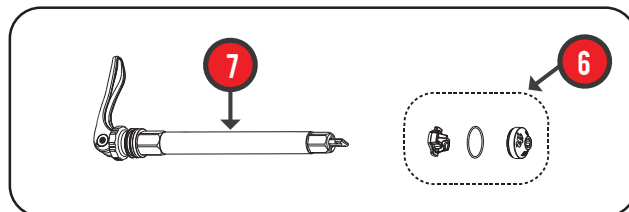

MATTOC PRO 110 27.5 EXPLODED VIEW

ITEM	DESCRIPTION	PART NUMBER
1	CROWN STEER ASSEMBLY	141-33994-K002
2	IRT ASSEMBLY	141-32668-K003
3	AIR SPRING ASSEMBLY	141-30996-K005
4	CASTING	141-33995-K001
5	REBOUND KNOB / AIR VALVE CAP	141-32155-K016
6	QR15 AXLE HARDWARE	141-28131-K024
7	QR15 AXLE 110	141-32155-K011
8	HEXLOCK SL HARDWARE	141-33147-K003
9	HEXLOCK SL AXLE (WITH HARDWARE)	141-33147-K002
10	SEAL KIT	141-34000
11	BUSHING KIT	141-30996-K019
12	REBOUND DAMPER ASSEMBLY	141-30996-K003
13	MC2 COMPRESSION DAMPER ASSEMBLY	141-30996-K001
14	MC2 KNOB KIT	141-32155-K015
15	AIR PISTON SUB-ASSEMBLY	141-30996-K023
16	TRAVEL ADJUST SPACER KIT	141-30159-K012
17	AIR PISTON SEAL ONLY, QUAD-RING	141-32155-K012
	SEAL/REBUILD KIT 34MM	141-28528-K008
	FENDER KIT	141-33986
	DECAL KIT	141-32156-K029